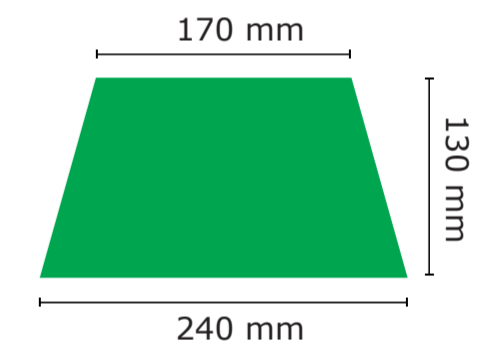

9718	
Kunde / customer: 00000	Nr: VS0000
date: DD.MM.YYYY	editor: AB

BESPANNUNG / COVER

Maßstab / scale:	Größe / size:
1:5	105 cm

Druckverfahren / print typ:

☐ - Siebdruck / screen-print
☐ - Digitaldruck / digital-print

Bezugs-Farbe / cover color:

☐ - Pantone 000 - watersave

Motiv-Farbe / motiv color:

☐ - Pantone 000
☐ - Pantone 000
☐ - Pantone 000
☐ - Pantone 000
☐ - Pantone 000

Legende / legend

----- Naht / seam

Siebdruck-Bereich / screen-print-sector

Digitaldruck-Bereich / digital-print-sector

Hinweis / notice

...
...

customer	_____
	Datum / date
	_____
	Unterschrift / signature